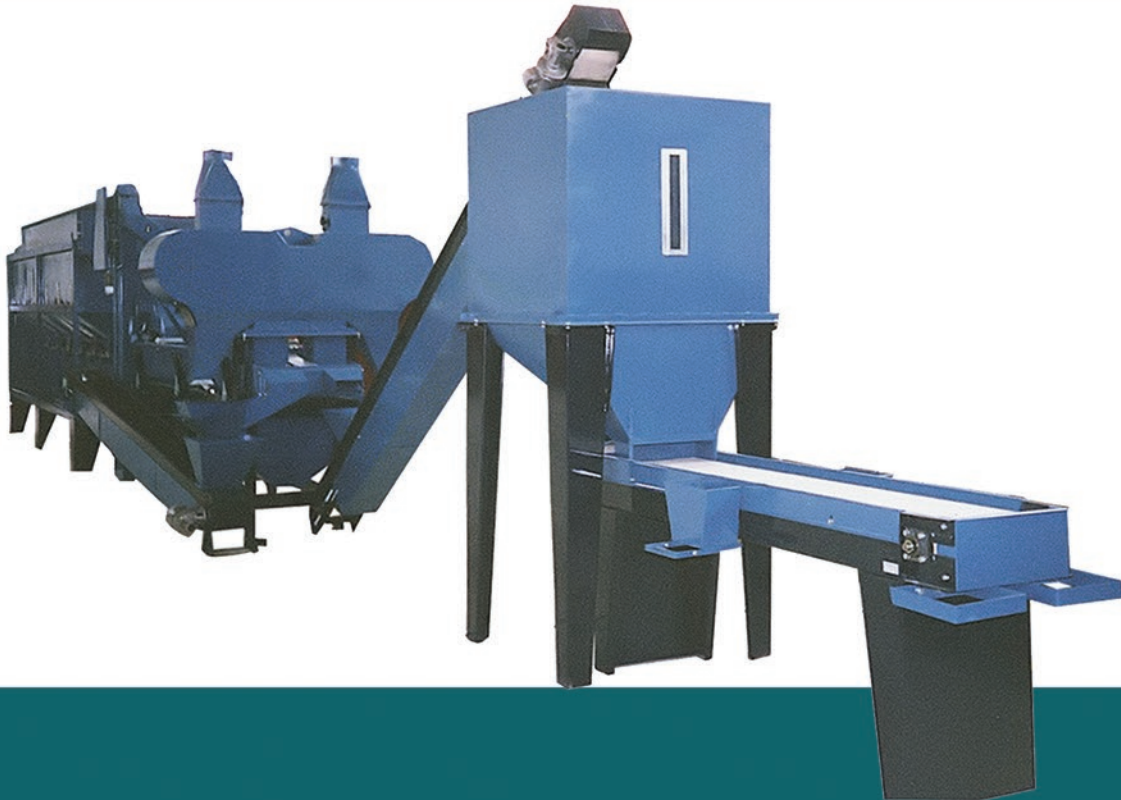

**MODEL
NOT 70**

NOT 70 is a shell removing machine which is adjusted in a hazelnut shelling and sorting line. It is equipped with a volumetric and an automated sorting machine for shelled and unshelled parts (i.e. shells and kernels). Type NOT 70 can handle all sizes of nuts, by changing the corresponding sieves. The line is completed with the manual sorter, which is placed at the end.

NOT 70

Capacity	Εως 250 kg/h
Power	12,5 KW
Dimensions	17,00m(L)x3,00m(W)x4,00m(H)
Net weight	3.5 ton